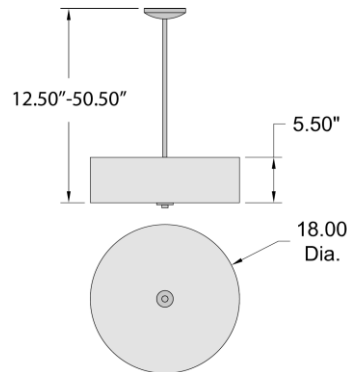

FIXTURE	BACKPLATE / CANOPY
Length:	Length
Width:	Width:
Diameter 18"	Diameter:
Height: 5.5"	Height:
Extension:	
Overall Height: 50.5"	

TECHNICAL SPECIFICATIONS

SPECIFICATIONS

Frame Material: Steel
Diffuser Material: Fabric
Lamping Type: E-26 (Replaceable LED Jbox: Standard
Lamping Base: E-26 Lamp Wattage: 8.5 W
Lamp Quantity: 3 Total Wattage: 25.5 W
Voltage: 120v Lamps Included: Yes

Additional Notes:

6, 16, and 22-inch down rods included; Optional 6, 16, and 22-inch down rods available (max 10 feet); 10 feet of cord included; Sloped ceiling adapter included; Custom Finish 5 Piece Minimum Order Quantity

Project Name: _____

Location: _____

Type: _____

Quantity: _____

Notes: _____

LINE DRAWING

IES FILE

In addition to Access Lighting's purchase and warranty terms and conditions, by signing below or placing an order, you agree that you are authorized to bind the entity placing any order and acknowledge the following: All of sizes and measurements are approximate and all images are for illustrative purposes only. In the event of an inconsistency, the "Product Measurements" section controls. There also may be slight differences in the colors and designs compared to the displayed and printed images.