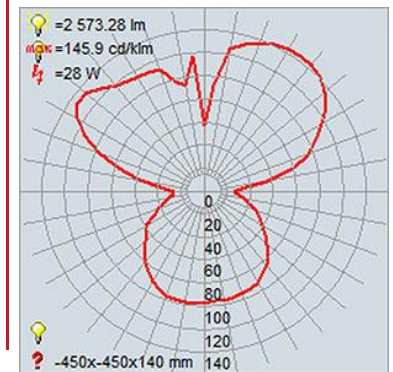

FIXTURE	BACKPLATE / CANOPY
Length:	Length
Width:	Width:
Diameter 18"	Diameter:
Height: 5.5"	Height:
Extension:	
Overall Height: 50.5"	

TECHNICAL SPECIFICATIONS

SPECIFICATIONS

Frame Material: Steel
Diffuser Material: Fabric
Lamping Type: E-26 (Replaceable LED Jbox: Standard
Lamping Base: E-26 Lamp Wattage: 8.5 W
Lamp Quantity: 3 Total Wattage: 25.5 W
Voltage: 120v Lamps Included: Yes

Project Name: _____

Location: _____

Type: _____

Quantity: _____

Notes: _____

LINE DRAWING

IES FILE

In addition to Access Lighting's purchase and warranty terms and conditions, by signing below or placing an order, you agree that you are authorized to bind the entity placing any order and acknowledge the following: All of sizes and measurements are approximate and all images are for illustrative purposes only. In the event of an inconsistency, the "Product Measurements" section controls. There also may be slight differences in the colors and designs compared to the displayed and printed images.